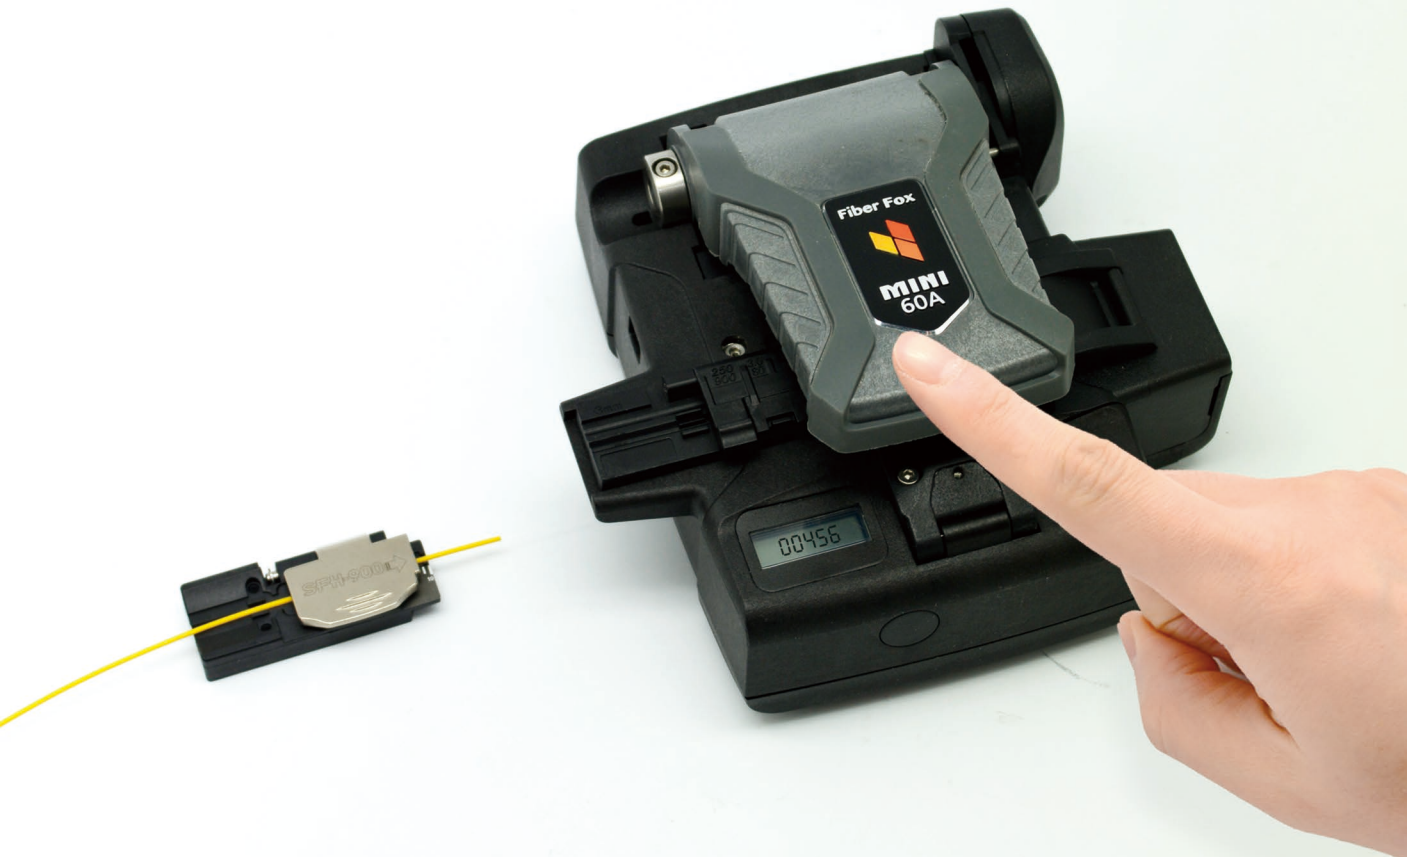

# Mini 60A

High Precision  
Cleaver

## One-click Operation Cleaver

One-Click

Precise

Long life-span

Easy rotating

Counter

## Specifications

Type	Single & ribbon fiber cleaver
Operation method	One click cleaving
Weight / Dimension	265g / 105*108*56mm(with Auto chip collector), 105*90*56mm(with trash bin)
Cladding Diameter	80~125um
Cleaving Length	Single Fiber:10~20mm / Ribbon fiber: 10mm
Applicable Fiber	Single Fiber: 250um, 900um, 3.0mm fiber cable and indoor cable / Ribbon fiber: 2 to 12 ribbon fiber cable
Average Cleaving Angle	Single Fiber: 0.3°~0.9° (Ave.0.5°) / Ribbon Fiber: 0.3°~1.2° (Ave.0.5°)
Typical Blade Life Span	60,000 times
Holder	Single: Screw lock type_Universal(0.25~3.0mm) / Ribbon: Magnetic detachable type_Individual (2,4,6,8,12CH)